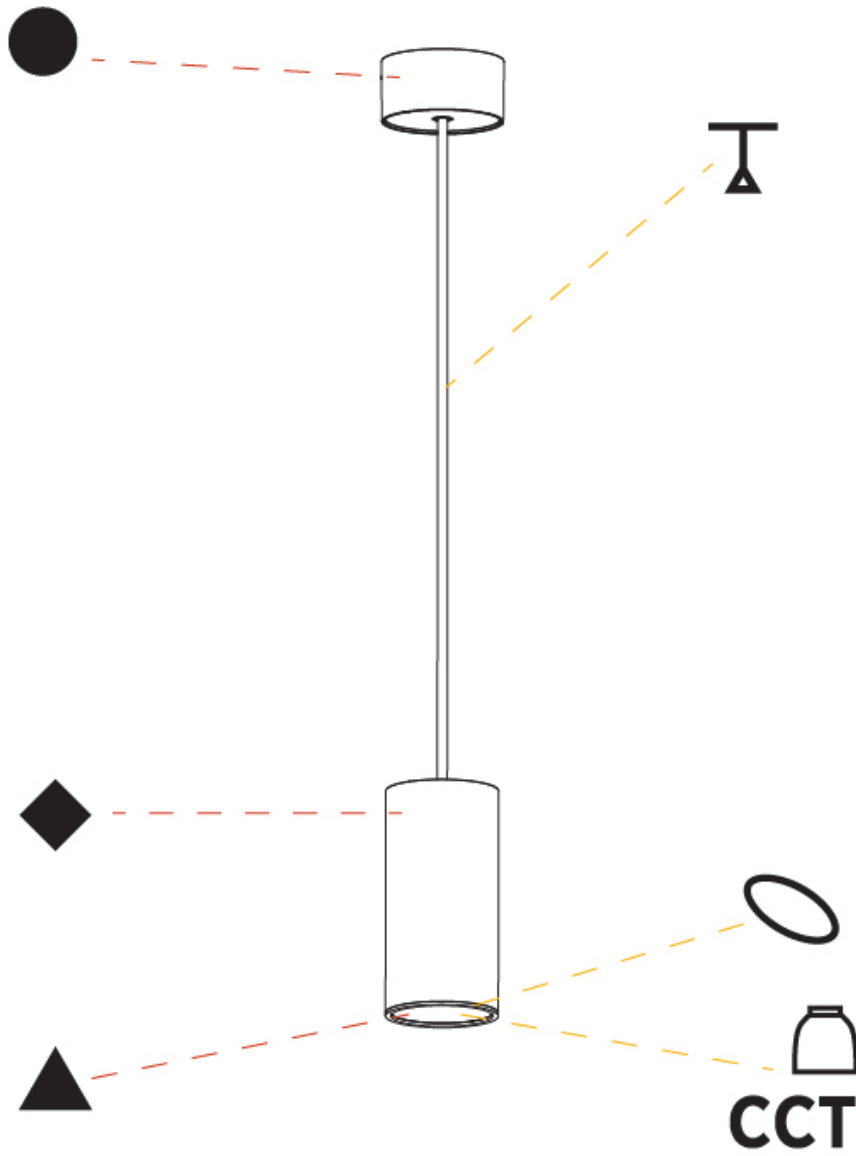

HANGOVER MONOPOINT SURFACE CANOPY SUSPENSION

A300165-

PROJECT	_____
TYPE	_____
SPECIFIER	_____
QUANTITY	_____
DATE	_____

A